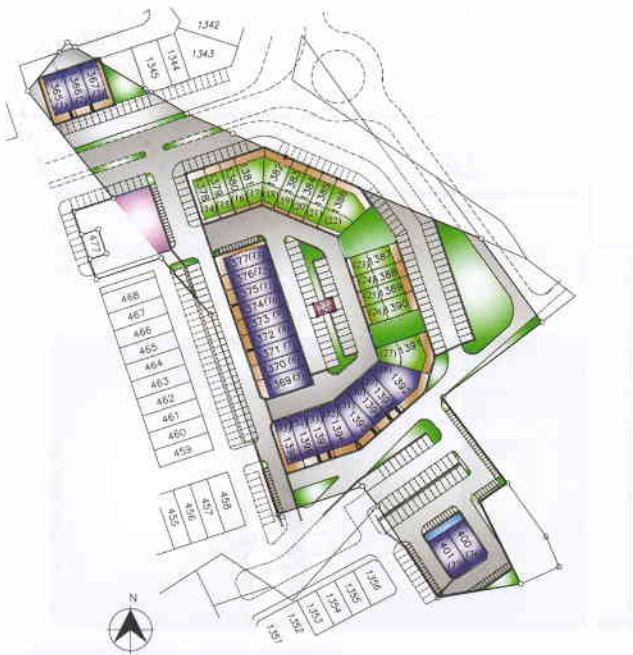

# 林麦商业中心

# Lim My Commercial Centre

**TATAU**

LEGEND:  
■ 2 STOREY SHOPHOUSE WITH LOADING BAY  
■ 2 STOREY SHOPHOUSE WITHOUT LOADING BAY

## Exclusive Double Storey Shophouse

- **14** units with Loading Bay
- **17** units without Loading Bay
- High ground, flood-free locality
- Just next to up-coming new residential developments